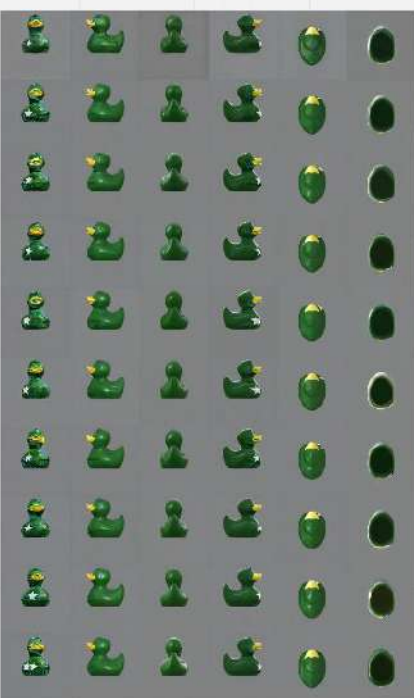

IMAGE2TEXTURE:SD21

IMAGE2TEXTURE:SD21 TWEAKED

IMAGE2TEXTURE:SDXL TWEAKED

Military green rubber duck, matte rubber toy material, yellow beak, white army star insignia on the side

TEXT2TEXTURE:SD21

TEXT2TEXTURE:SD21 TWEAKED